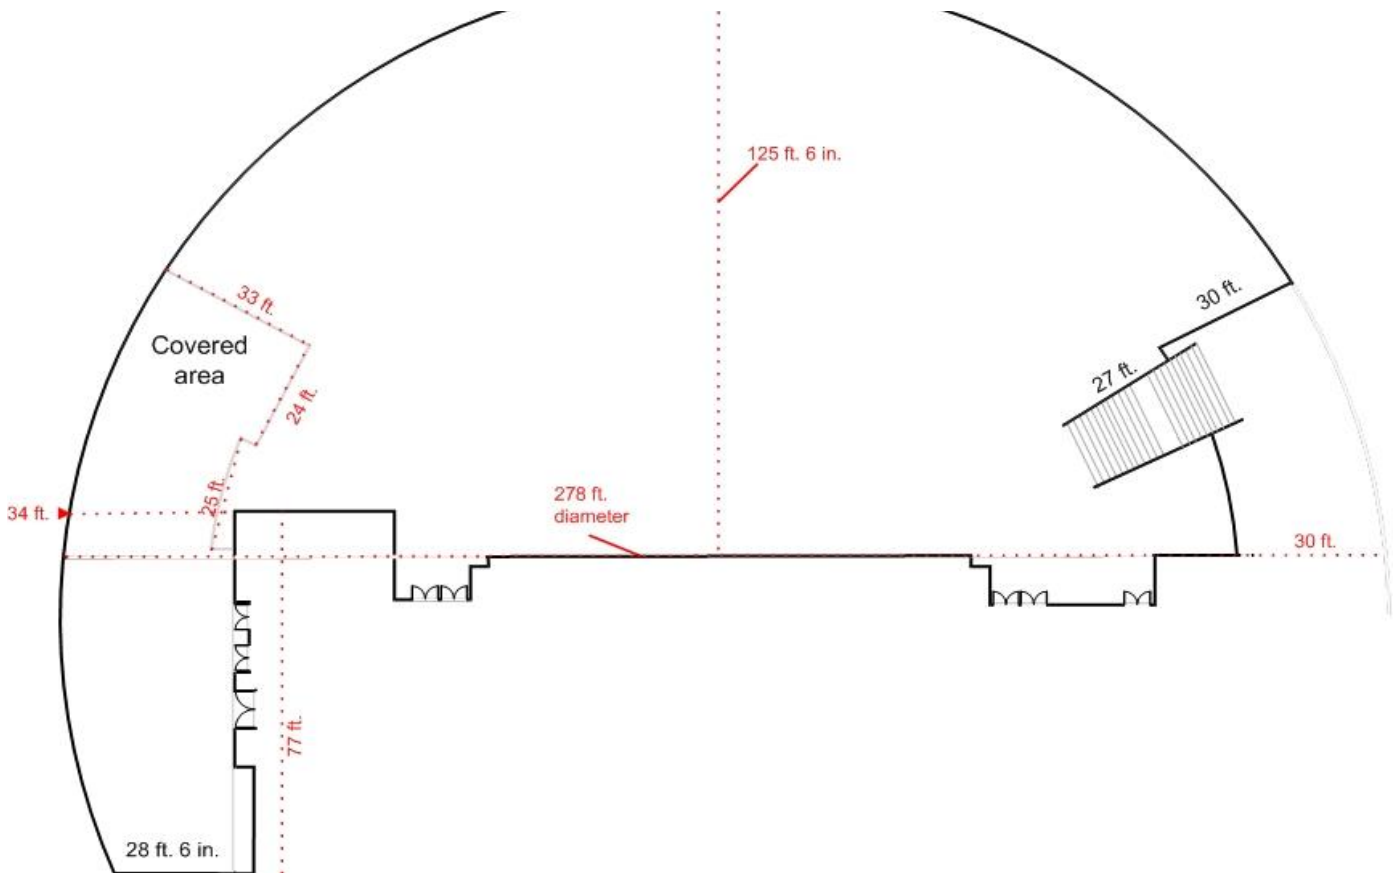

Space Capacities

Type of Event	Standing
City Terrace – Reception/Concert	2,000 people
City Terrace - Seated Event/Tented	Provided Upon Request